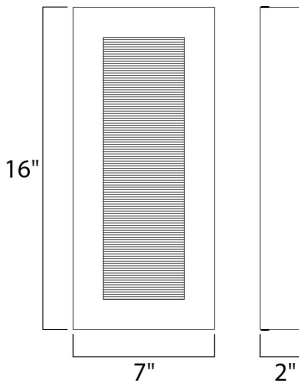

PRODUCT DESCRIPTION

This great architectural outdoor design provides illumination from two places. A slash of light washes down the grated diffuser and out away from the wall while additional light is directed out the bottom straight down that washes the wall and illuminates the walkway below. Available In three sizes and finished in Architectural Bronze.

MEASUREMENTS

DIMENSION : 7" W x 16" H x 2" Ext
 BACK PLATE : 7" W x 16" H x 8" HCO
 HANGING WEIGHT : 2.89 lb

LAMPING

INPUT VOLTAGE : 120V
 LUMENS : 960 Rated (390 Del.)
 BULB : 2 x 8W LED PCB Integrated , 16W Total
 BULB INCLUDED : (Integrated)
 DIMMABLE : Triac CL
 CRI : 80+ CRI
 COLOR_TEMP : 3000K
 LIGHTING_DIRECTION : Down