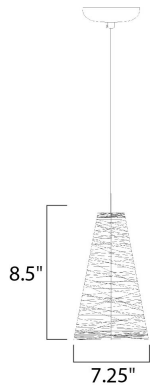

MEASUREMENTS

DIMENSION : 7.25" W x 8.5" H
 MAX OAH : 130" OAH
 HANGING WEIGHT : 1.32 lb

LAMPING

INPUT VOLTAGE : 120V
 LUMENS : 315 Rated
 BULB : 1 x 4.5W LED PCB Integrated , 4W Total
 BULB INCLUDED : (Integrated)
 DIMMABLE : Triac CL
 CRI : 80+ CRI
 COLOR_TEMP : 3000K