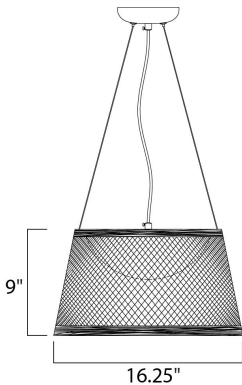

#### PRODUCT DESCRIPTION

This casual collection of lighting features hand formed shades of fiber twine coated with a polyurethane material for strength and durability. The resilience of the construction makes it suitable for damp locations and the ideal lighting for covered patios and outdoor living spaces. With the Integrated LED, this collection is a perfect combination of style and security lighting.

#### MEASUREMENTS

DIMENSION : 16.25" W x 9" H  
 MAX OAH : 139" OAH  
 HANGING WEIGHT : 4 lb