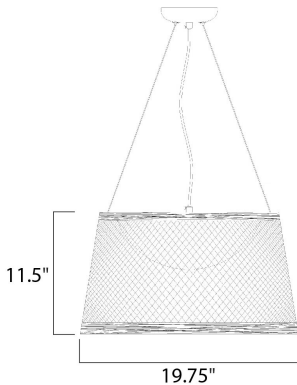

PRODUCT DESCRIPTION

This casual collection of lighting features hand formed shades of fiber twine coated with a polyurethane material for strength and durability. The resilience of the construction makes it suitable for damp locations and the ideal lighting for covered patios and outdoor living spaces. With the Integrated LED, this collection is a perfect combination of style and security lighting.

MEASUREMENTS

DIMENSION : 20.25" W x 11" H
 MAX OAH : 141" OAH
 HANGING WEIGHT : 5.93 lb

LAMPING

INPUT VOLTAGE : 120V
 LUMENS : 840 Rated
 BULB : 1 x 12W LED PCB Integrated , 12W Total
 BULB INCLUDED : (Integrated)
 DIMMABLE : Triac CL
 CRI : 80+ CRI
 COLOR_TEMP : 3000K

FINISHES OPTION

- Chocolate (CH)
- Natural (NA)
- White (WT)

MATERIAL

Hemp Rope, Acrylic

RATINGS

cETLus
 Damp Location

ADDITIONAL

OPERATING TEMPERATURE:
 -20°C (-4°F), 40°C (104°F)