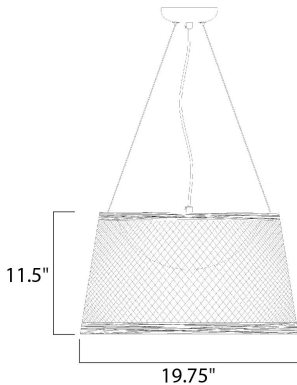

PRODUCT DESCRIPTION

This casual collection of lighting features hand formed shades of fiber twine coated with a polyurethane material for strength and durability. The resilience of the construction makes it suitable for damp locations and the ideal lighting for covered patios and outdoor living spaces. With the Integrated LED, this collection is a perfect combination of style and security lighting.

MEASUREMENTS

DIMENSION : 20.25" W x 11" H
 MAX OAH : 141" OAH
 HANGING WEIGHT : 5.93 lb

LAMPING

INPUT VOLTAGE : 120V
 LUMENS : 840 Rated
 BULB : 1 x 12W LED PCB Integrated , 12W Total
 BULB INCLUDED : (Integrated)
 DIMMABLE : Triac CL
 CRI : 80+ CRI
 COLOR_TEMP : 3000K

FINISHES OPTION

 Chocolate
 Natural
 White

MATERIAL

Hemp Rope, Acrylic

RATINGS

cETLus
 Damp Location

ADDITIONAL

OPERATING TEMPERATURE:
 -20°C (-4°F), 40°C (104°F)