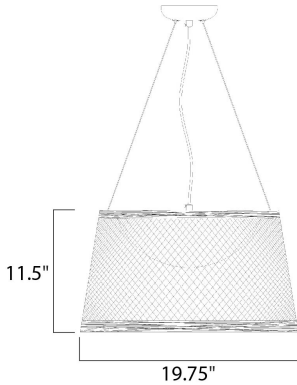

#### MEASUREMENTS

DIMENSION : 20.25" W x 11" H  
 MAX OAH : 141" OAH  
 HANGING WEIGHT : 5.93 lb