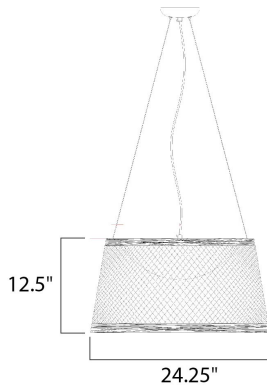

#### PRODUCT DESCRIPTION

This casual collection of lighting features hand formed shades of fiber twine coated with a polyurethane material for strength and durability. The resilience of the construction makes it suitable for damp locations and the ideal lighting for covered patios and outdoor living spaces. With the integrated LED, this collection is a perfect combination of style and security lighting.

#### MEASUREMENTS

DIMENSION : 24.25" W x 12.5" H  
 MAX OAH : 142.5" OAH  
 HANGING WEIGHT : 8.27 lb