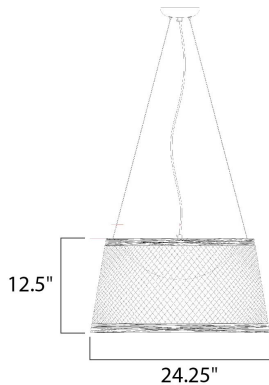

PRODUCT DESCRIPTION

This casual collection of lighting features hand formed shades of fiber twine coated with a polyurethane material for strength and durability. The resilience of the construction makes it suitable for damp locations and the ideal lighting for covered patios and outdoor living spaces. With the Integrated LED, this collection is a perfect combination of style and security lighting.

MEASUREMENTS

DIMENSION : 24.25" W x 12.5" H
 MAX OAH : 142.5" OAH
 HANGING WEIGHT : 8.27 lb

LAMPING

INPUT VOLTAGE : 120V
 LUMENS : 1,050 Rated
 BULB : 1 x 15W LED PCB Integrated , 15W Total
 BULB INCLUDED : (Integrated)
 DIMMABLE : Triac CL
 CRI : 80+ CRI
 COLOR_TEMP : 3000K

FINISHES OPTION

-  Chocolate (CH)
-  Natural (NA)
-  White (WT)

MATERIAL

Hemp Rope, Acrylic

RATINGS

cETLus
 Damp Location

ADDITIONAL

OPERATING TEMPERATURE:
 -20°C (-4°F), 40°C (104°F)