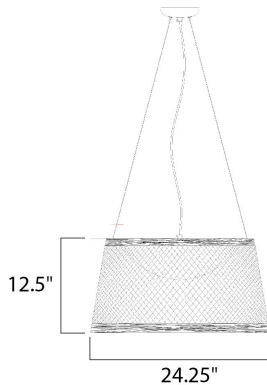

PRODUCT DESCRIPTION

This casual collection of lighting features hand formed shades of fiber twine coated with a polyurethane material for strength and durability. The resilience of the construction makes it suitable for damp locations and the ideal lighting for covered patios and outdoor living spaces. With the Integrated LED, this collection is a perfect combination of style and security lighting.

MEASUREMENTS

DIMENSION : 24.25" W x 12.5" H
 MAX OAH : 142.5" OAH
 HANGING WEIGHT : 8.27 lb

LAMPING

INPUT VOLTAGE : 120V
 LUMENS : 1,050 Rated
 BULB : 1 x 15W LED PCB Integrated , 15W Total
 BULB INCLUDED : (Integrated)
 DIMMABLE : Triac CL
 CRI : 80+ CRI
 COLOR_TEMP : 3000K

FINISHES OPTION

 Chocolate
 Natural
 White

MATERIAL

Hemp Rope, Acrylic

RATINGS

cETLus
 Damp Location

ADDITIONAL

OPERATING TEMPERATURE:
 -20°C (-4°F), 40°C (104°F)