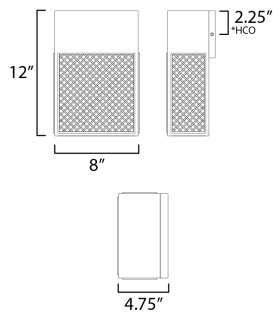

PRODUCT DESCRIPTION

Modeled on open weave wicker stitchwork and constructed using synthetic rattan for longevity, this series of wall sconces are rated for both interiors and outdoors. Matte Black frames are paired with either Natural Rattan or a matching Black finish. This homespun concept pays homage to the outdoors with relevant styling and timeless appeal.