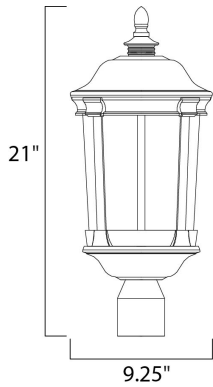

**PRODUCT DESCRIPTION**

**MEASUREMENTS**

DIMENSION : 9.25" L x 9.25" W x 21" H  
 HANGING WEIGHT : 5.7 lb

**LAMPING**

INPUT VOLTAGE : 120V  
 LUMENS : 840 Rated  
 BULB : 1 x 12W LED PCB Integrated , 12W Total  
 BULB INCLUDED : (Integrated)  
 DIMMABLE : Triac CL  
 CRI : 80+ CRI  
 COLOR\_TEMP : 3000K