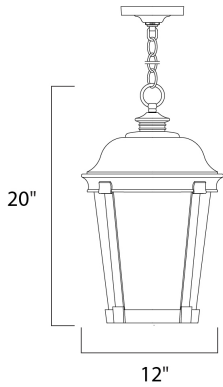

**PRODUCT DESCRIPTION**

**MEASUREMENTS**

DIMENSION : 12" L x 12" W x 20" H  
 HANGING WEIGHT : 7.59 lb

**LAMPING**

INPUT VOLTAGE : 120V  
 LUMENS : 1,100 Rated  
 BULB : 1 x 12W LED E26 Medium , 12W Total  
 BULB INCLUDED : (Included)  
 CRI : 90+ CRI  
 COLOR\_TEMP : 3000K