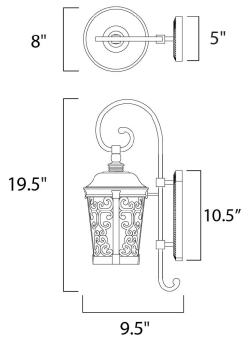

PRODUCT DESCRIPTION

MEASUREMENTS

DIMENSION : 8" W x 22" H x 11.5" Ext
 BACK PLATE : 5" W x 10.5" H x 9.5" HCO
 HANGING WEIGHT : 5.28 lb

LAMPING

INPUT VOLTAGE : 120V
 LUMENS : 420 Rated
 BULB : 1 x 6W LED AC Integrated , 6W Total
 BULB INCLUDED : (Integrated)
 DIMMABLE :
 COLOR_TEMP : 3000K

FINISHES OPTION

 Bronze (BZ)

MATERIAL

Die Cast Aluminum

RATINGS

cETLus
 Wet Location
 DARKSKY

ADDITIONAL

RATED LIFE 50000 Hours
 OPERATING TEMPERATURE:
 -20°C (-4°F), 40°C (104°F)