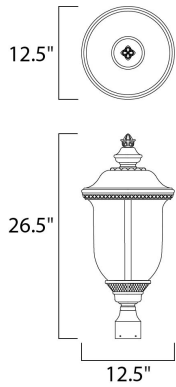

PRODUCT DESCRIPTION

MEASUREMENTS

DIMENSION : 12.5" L x 12.5" W x 26.5" H
HANGING WEIGHT : 7.5 lb

LAMPING

INPUT VOLTAGE : 120V
LUMENS : 840 Rated
BULB : 1 x 12W LED PCB Integrated , 12W Total
BULB INCLUDED : (Integrated)
DIMMABLE : Triac CL
CRI : 80+ CRI
COLOR_TEMP : 3000K