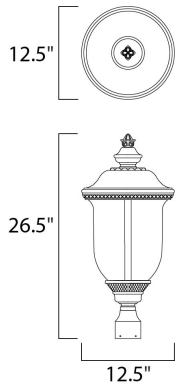

PRODUCT DESCRIPTION

MEASUREMENTS

DIMENSION : 12.5" L x 12.5" W x 26.5" H
 HANGING WEIGHT : 7.5 lb

LAMPING

INPUT VOLTAGE : 120V
 LUMENS : 840 Rated
 BULB : 1 x 12W LED PCB Integrated , 12W Total
 BULB INCLUDED : (Integrated)
 DIMMABLE : Triac CL
 CRI : 80+ CRI
 COLOR_TEMP : 3000K