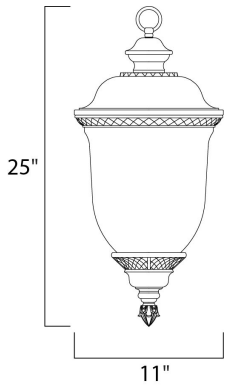

PRODUCT DESCRIPTION

MEASUREMENTS

DIMENSION : 11" W x 25" H
 HANGING WEIGHT : 8.8 lb

LAMPING

INPUT VOLTAGE : 120V
 LUMENS : 840 Rated
 BULB : 1 x 12W LED PCB Integrated , 12W Total
 BULB INCLUDED : (Integrated)
 DIMMABLE : Triac CL
 CRI : 80+ CRI
 COLOR_TEMP : 3000K