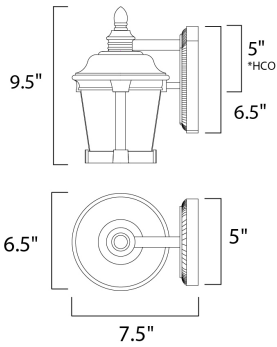

PRODUCT DESCRIPTION

MEASUREMENTS

DIMENSION : 8.5" W x 23" H x 11" Ext
BACK PLATE : 4.75" W x 14" H x 13.5" HCO
HANGING WEIGHT : 12.13 lb

LAMPING

INPUT VOLTAGE : 120V
LUMENS : 1,200 Rated (850 Del.)
BULB : 1 x 12W LED E26 Medium , 12W Total
BULB INCLUDED : (Included)
CRI : 90+ CRI
COLOR_TEMP : 3000K

FINISHES OPTION

Country Forge

GLASS

Frosted Seedy FS

MATERIAL

Forged Steel

RATINGS

cETLus
Wet Location
JA8 Bulb In

ADDITIONAL

RATED LIFE 25000 Hours
OPERATING TEMPERATURE:
-20°C (-4°F), 40°C (104°F)

Always consult a qualified electrician before installing any lighting product.