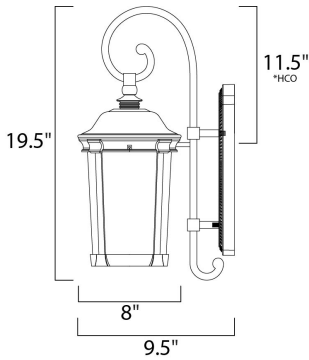

PRODUCT DESCRIPTION

MEASUREMENTS

DIMENSION : 8" W x 19.5" H x 9.5" Ext
BACK PLATE : 5" W x 10.5" H x 11.5" HCO
HANGING WEIGHT : 4.82 lb

LAMPING

INPUT VOLTAGE : 120V
LUMENS : 900 Rated (650 Del.)
BULB : 1 x 9W LED E26 Medium , 9W Total
BULB INCLUDED : (Included)
CRI : 90+ CRI
COLOR_TEMP : 3000K

FINISHES OPTION

Bronze

GLASS

Frosted Seedy FS

MATERIAL

Die Cast Aluminum, Glass

RATINGS

cETLus
Wet Location
JA8 Bulb In

ADDITIONAL

RATED LIFE 25000 Hours
OPERATING TEMPERATURE:
-20°C (-4°F), 40°C (104°F)

Always consult a qualified electrician before installing any lighting product.