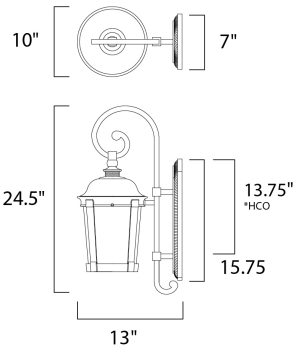

PRODUCT DESCRIPTION

MEASUREMENTS

DIMENSION : 10" W x 24.5" H x 13" Ext
BACK PLATE : 7" W x 15.75" H x 13.5" HCO
HANGING WEIGHT : 7.37 lb

LAMPING

INPUT VOLTAGE : 120V
LUMENS : 1,200 Rated (850 Del.)
BULB : 1 x 12W LED E26 Medium , 12W Total
BULB INCLUDED : (Included)
CRI : 90+ CRI
COLOR_TEMP : 3000K

FINISHES OPTION

Bronze

GLASS

Frosted Seedy FS

MATERIAL

Die Cast Aluminum, Glass

RATINGS

cETLus
Wet Location
JA8 Bulb In

ADDITIONAL

RATED LIFE 25000 Hours
OPERATING TEMPERATURE:
-20°C (-4°F), 40°C (104°F)

Always consult a qualified electrician before installing any lighting product.