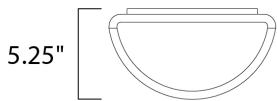

10"

MEASUREMENTS

DIMENSION : 10" W x 4.75" H x 5.25" Ext
 BACK PLATE : 3.75" W x 3.75" H x 2.5" HCO
 HANGING WEIGHT : 1.8 lb

LAMPING

INPUT VOLTAGE : 120V
 LUMENS : 1,355 Rated
 BULB : 1 x 12W LED E26 Medium , 12W Total
 BULB INCLUDED : (Included)
 DIMMABLE : Triac CL
 CRI : 90+ CRI
 COLOR_TEMP : 3000K