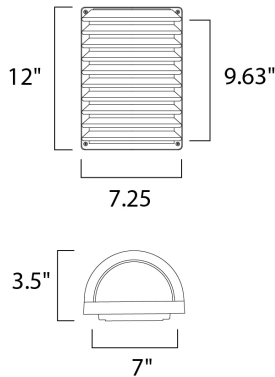

**MEASUREMENTS**

DIMENSION : 7.25" W x 12" H x 3.5" Ext  
 BACK PLATE : 7" W x 9.75" H x 6" HCO  
 HANGING WEIGHT : 3.9 lb

**LAMPING**

INPUT VOLTAGE : 120V  
 LUMENS : 1,355 Rated  
 BULB : 1 x 12W LED E26 Medium , 12W Total  
 BULB INCLUDED : (Included)  
 CRI : 90+ CRI  
 COLOR\_TEMP : 3000K