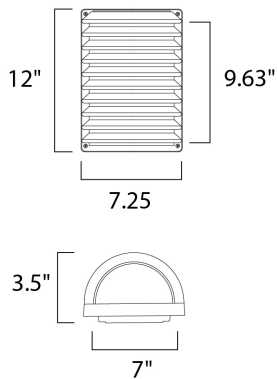

**MEASUREMENTS**

DIMENSION : 7.25" W x 12" H x 3.5" Ext  
 BACK PLATE : 7" W x 9.75" H x 6" HCO  
 HANGING WEIGHT : 4.25 lb

**LAMPING**

INPUT VOLTAGE : 120V  
 LUMENS : 1,355 Rated  
 BULB : 1 x 12W LED E26 Medium , 12W Total  
 BULB INCLUDED : (Included)  
 DIMMABLE :  
 CRI : 90+ CRI  
 COLOR\_TEMP : 3000K