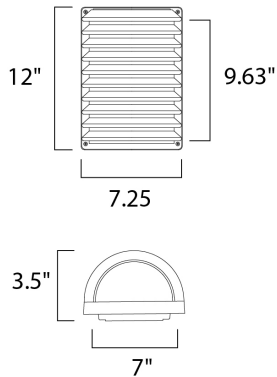

MEASUREMENTS

DIMENSION : 7.25" W x 12" H x 3.5" Ext
 BACK PLATE : 7" W x 9.75" H x 6" HCO
 HANGING WEIGHT : 3.9 lb

LAMPING

INPUT VOLTAGE : 120V
 LUMENS : 1,355 Rated
 BULB : 1 x 12W LED E26 Medium , 12W Total
 BULB INCLUDED : (Included)
 CRI : 90+ CRI
 COLOR_TEMP : 3000K