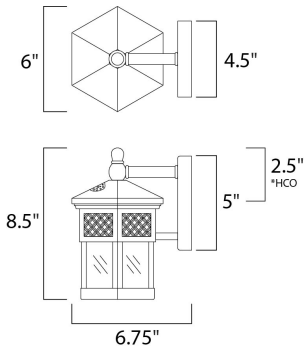

PRODUCT DESCRIPTION

MEASUREMENTS

DIMENSION : 11.75" W x 23.5" H x 13.25" Ext
BACK PLATE : 5" W x 8.5" H x 10" HCO
HANGING WEIGHT : 16.53 lb

LAMPING

INPUT VOLTAGE : 120V
LUMENS : 1,355 Rated
BULB : 1 x 12W LED E26 Medium , 12W Total
BULB INCLUDED : (Included)
DIMMABLE :
CRI : 90+ CRI
COLOR_TEMP : 3000K

FINISHES OPTION

Country Forge (CF)

GLASS

Frosted Seedy FS

MATERIAL

Forged Iron

RATINGS

cETLus
Wet Location

ADDITIONAL

RATED LIFE 25000 Hours
OPERATING TEMPERATURE:
-20°C (-4°F), 40°C (104°F)

Always consult a qualified electrician before installing any lighting product.