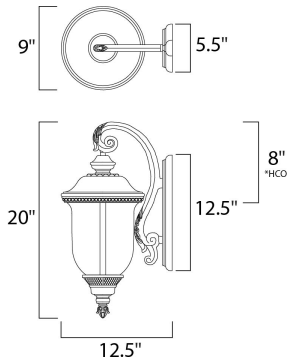

PRODUCT DESCRIPTION

MEASUREMENTS

DIMENSION : 9" W x 20" H x 12.5" Ext
BACK PLATE : 6" W x 13" H x 8" HCO
HANGING WEIGHT : 6.93 lb

LAMPING

INPUT VOLTAGE : 120V
LUMENS : 800 Rated
BULB : 1 x 9W LED E26 Medium , 9W Total
BULB INCLUDED : (Included)
CRI : 90+ CRI
COLOR_TEMP : 3000K

FINISHES OPTION

Oriental Bronze (OB)

GLASS

Mocha MO

MATERIAL

Die Cast Aluminum

RATINGS

cETLus
Wet Location
JA8 Bulb In

ADDITIONAL

RATED LIFE 25000 Hours
OPERATING TEMPERATURE:
-20°C (-4°F), 40°C (104°F)

Always consult a qualified electrician before installing any lighting product.