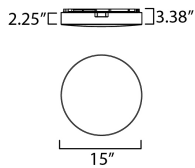

MEASUREMENTS

DIMENSION : 15" L x 15" W x 2.25" H
 CANOPY : 14" W x 0.75" H x 14" L
 HANGING WEIGHT : 1.2 lb

LAMPING

INPUT VOLTAGE : 120-277V
 LUMENS : 2,230 Rated (2,100 Del.)
 BULB : 1 x 30W LED DC Integrated , 30W Total
 BULB INCLUDED : (Integrated)
 DIMMABLE : Y
 CRI : 90 CRI
 COLOR_TEMP : 27-30-35-40-50K