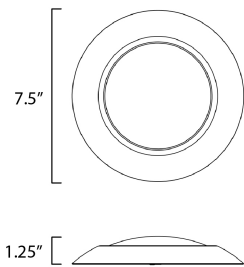

**PRODUCT DESCRIPTION**

This very compact LED flush mount directly installs on any 4" junction box and gives the look of a recessed trim. Constructed of Die Cast Aluminum, the Diverse luminaire is dimmable and approved for wet or damp locations so it can be used in virtually any ceiling application, including showers.

**MEASUREMENTS**

DIMENSION : 7.5" L x 7.5" W x 1.25" H  
 HANGING WEIGHT : 0.54 lb

**LAMPING**

INPUT VOLTAGE : 120V  
 LUMENS : 1,200 Rated (1,000 Del.)  
 BULB : 1 x 13.5W LED PCB Integrated , 14W Total  
 BULB INCLUDED : (Integrated)  
 DIMMABLE : Triac CL  
 CRI : 90 CRI  
 COLOR\_TEMP : 3000K