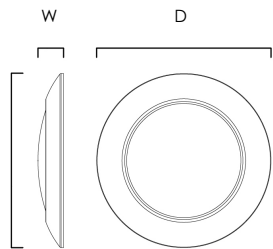

Job Name : _____
 Job Type : _____
 Quantity : _____
 Comments : _____

MSC030

RFK57652

Diverse Retro Fit W/O Bracket for 57652, 57613

PRODUCT DESCRIPTION

This very compact LED flush mount easily installs on any 3.25" octagon box and gives the look of a recessed trim. Constructed of Die Cast Aluminum, the Diverse luminaire is dimmable and also approved for wet locations so it can be used in virtually any ceiling application, including showers.

MEASUREMENTS

MODEL DIMENSION

57612	7.5"W x 1.25"H x 7.5"L	57640	13"W x 0.75"H x 13"L
57613	7.5"W x 1.25"H x 7.5"L	57641	7.5"W x 1.25"H x 7.5"L
57614	7.5"W x 1.25"H x 7.5"L	57644	7.5"W x 1.25"H x 7.5"L
57631	6.25"W x 1.25"H x 6.25"L	57647	7.5"W x 1.25"H x 7.5"L
57633	6.25"W x 1.25"H x 6.25"L	57651	7.5"W x 1.25"H x 7.5"L
57636	6.25"W x 1.25"H x 6.25"L	57652	7.5"W x 1.25"H x 7.5"L
		57654	7.5"W x 1.25"H x 7.5"L

WIRE LENGTH 8'L

LAMPING

MODEL	BULB TYPE	CRI	COL TEMP.	LUMENS RATED	DEL	DIMMABLE	INPUT
57612	13.5W AC Integrated LED	90+	2700	1200	985	Triac	120V
57613	13.5W AC Integrated LED	90+	3000K	1200	985	Triac	120V
57614	13.5W AC Integrated LED	90+	4000K	1200	1000	Triac	120V
57631	12W AC Integrated LED	90+	2700K	1350	850	Triac	120V
57633	12W AC Integrated LED	90+	3000K	1080	850	Triac	120V
57636	12W AC Integrated LED	90+	4000K	1080	850	Triac	120V
57640	28W AC Integrated LED	90+	3000K	1080	1320	Triac	120V
57641	15W AC Integrated LED	90+	2700K	1350	950	Triac	120V
57644	15W AC Integrated LED	90+	4000K	1350	1100	Triac	120V
57647	15W AC Integrated LED	90+	3000K	1350	1000	Triac	120V
57651	12.5W AC Integrated LED	90+	3000K	1100	900	Triac	120V
57652	12.5W AC Integrated LED	90+	4000K	1100	950	Triac	120V
57654	12.5W AC Integrated LED	90+	4000K	1100	990	Triac	120V