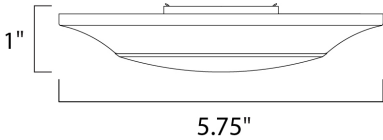

PRODUCT DESCRIPTION

This very compact LED flush mount directly installs on any 4" junction box and gives the look of a recessed trim. Constructed of Die Cast Aluminum, the Diverse luminaire is dimmable and approved for wet or damp locations so it can be used in virtually any ceiling application, including showers.

MEASUREMENTS

DIMENSION : 5.75" L x 5.75" W x 1" H
 HANGING WEIGHT : 0.4 lb

LAMPING

INPUT VOLTAGE : 120V
 LUMENS : 800 Rated (750 Del.)
 BULB : 1 x 12W LED AC Integrated , 12W Total
 BULB INCLUDED : (Integrated)
 DIMMABLE : Triac CL
 CRI : 90+ CRI
 COLOR_TEMP : 2700K