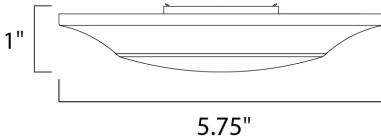

PRODUCT DESCRIPTION

This very compact LED flush mount directly installs on any 4" junction box and gives the look of a recessed trim. Constructed of Die Cast Aluminum, the Diverse luminaire is dimmable and approved for wet or damp locations so it can be used in virtually any ceiling application, including showers.

MEASUREMENTS

DIMENSION : 5.75" L x 5.75" W x 1" H
 HANGING WEIGHT : 0.4 lb

LAMPING

INPUT VOLTAGE : 120V
 LUMENS : 800 Rated (750 Del.)
 BULB : 1 x 12W LED AC Integrated , 12W Total
 BULB INCLUDED : (Integrated)
 DIMMABLE : Triac CL
 CRI : 90+ CRI
 COLOR_TEMP : 2700K