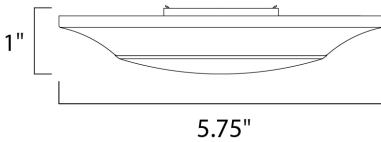

PRODUCT DESCRIPTION

This very compact LED flush mount directly installs on any 4" junction box and gives the look of a recessed trim. Constructed of Die Cast Aluminum, the Diverse luminaire is dimmable and approved for wet or damp locations so it can be used in virtually any ceiling application, including showers.

MEASUREMENTS

DIMENSION : 5.75" L x 5.75" W x 1" H
 HANGING WEIGHT : 0.4 lb

LAMPING

INPUT VOLTAGE : 120V
 LUMENS : 800 Rated (750 Del.)
 BULB : 1 x 12W LED AC Integrated , 12W Total
 BULB INCLUDED : (Integrated)
 DIMMABLE : Triac CL
 CRI : 90+ CRI
 COLOR_TEMP : 2700K