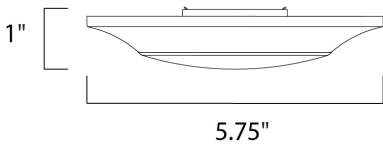

PRODUCT DESCRIPTION

This very compact LED flush mount directly installs on any 4" junction box and gives the look of a recessed trim. Constructed of Die Cast Aluminum, the Diverse luminaire is dimmable and approved for wet or damp locations so it can be used in virtually any ceiling application, including showers.

MEASUREMENTS

DIMENSION : 5.75" L x 5.75" W x 1" H
 HANGING WEIGHT : 0.4 lb

LAMPING

INPUT VOLTAGE : 120V
 LUMENS : 800 Rated (750 Del.)
 BULB : 1 x 12W LED AC Integrated , 12W Total
 BULB INCLUDED : (Integrated)
 DIMMABLE : Triac CL
 CRI : 90+ CRI
 COLOR_TEMP : 3000K