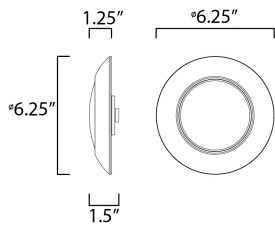

**PRODUCT DESCRIPTION**

This very compact LED flush mount directly installs on any 4" junction box and gives the look of a recessed trim. Constructed of Die Cast Aluminum, the Diverse luminaire is dimmable and also approved for wet or damp locations so it can be used in virtually any ceiling application, including showers.

**MEASUREMENTS**

DIMENSION : 6.25" L x 6.25" W x 1.25" H  
 HANGING WEIGHT : 0.33 lb

**LAMPING**

INPUT VOLTAGE : 120V  
 LUMENS : 1,080 Rated (850 Del.)  
 BULB : 1 x 12W LED PCB Integrated , 12W Total  
 BULB INCLUDED : (Integrated)  
 DIMMABLE : ELV or Triac CL  
 CRI : 90 CRI  
 COLOR\_TEMP : 3000K