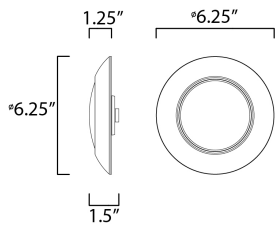

PRODUCT DESCRIPTION

This very compact LED flush mount directly installs on any 4" junction box and gives the look of a recessed trim. Constructed of Die Cast Aluminum, the Diverse luminaire is dimmable and approved for wet or damp locations so it can be used in virtually any ceiling application, including showers.

MEASUREMENTS

DIMENSION : 6.25" L x 6.25" W x 1.25" H
 HANGING WEIGHT : 0.26 lb

LAMPING

INPUT VOLTAGE : 120V
 LUMENS : 1,080 Rated (850 Del.)
 BULB : 1 x 12W LED PCB Integrated , 12W Total
 BULB INCLUDED : (Integrated)
 DIMMABLE : ELV or Triac CL
 CRI : 90 CRI
 COLOR_TEMP : 4000K