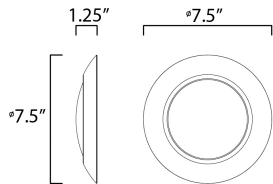

**PRODUCT DESCRIPTION**

This very compact LED flush mount directly installs on any 4" junction box and gives the look of a recessed trim. Constructed of Die Cast Aluminum, the Diverse luminaire is dimmable and also approved for wet or damp locations so it can be used in virtually any ceiling application, including showers.

**MEASUREMENTS**

DIMENSION : 7.5" L x 7.5" W x 1.25" H  
 HANGING WEIGHT : 0.5 lb

**LAMPING**

INPUT VOLTAGE : 120V  
 LUMENS : 1,350 Rated (1,050 Del.)  
 BULB : 1 x 15W LED PCB Integrated , 15W Total  
 BULB INCLUDED : (Integrated)  
 DIMMABLE : ELV or Triac CL  
 CRI : 90 CRI  
 COLOR\_TEMP : 3000K