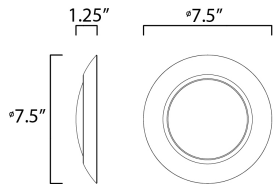

PRODUCT DESCRIPTION

This very compact LED flush mount directly installs on any 4" junction box and gives the look of a recessed trim. Constructed of Die Cast Aluminum, the Diverse luminaire is dimmable and approved for wet or damp locations so it can be used in virtually any ceiling application, including showers.

MEASUREMENTS

DIMENSION : 7.5" L x 7.5" W x 1.25" H
 HANGING WEIGHT : 0.5 lb

LAMPING

INPUT VOLTAGE : 120V
 LUMENS : 1,350 Rated (1,050 Del.)
 BULB : 1 x 15W LED PCB Integrated , 15W Total
 BULB INCLUDED : (Integrated)
 DIMMABLE : ELV or Triac CL
 CRI : 90 CRI
 COLOR_TEMP : 3000K

FINISHES OPTION

-  Black (BK)
-  Satin Nickel (SN)
-  White (WT)

GLASS

White WT

MATERIAL

Polycarbonate, Aluminum

RATINGS

cETLus
 Wet Location