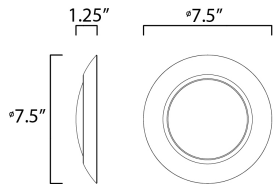

PRODUCT DESCRIPTION

This very compact LED flush mount directly installs on any 4" junction box and gives the look of a recessed trim. Constructed of Die Cast Aluminum, the Diverse luminaire is dimmable and approved for wet or damp locations so it can be used in virtually any ceiling application, including showers.

MEASUREMENTS

DIMENSION : 7.5" L x 7.5" W x 1.25" H
 HANGING WEIGHT : 0.5 lb

LAMPING

INPUT VOLTAGE : 120V
 LUMENS : 1,350 Rated (1,000 Del.)
 BULB : 1 x 15W LED PCB Integrated , 15W Total
 BULB INCLUDED : (Integrated)
 DIMMABLE : ELV or Triac CL
 CRI : 90 CRI
 COLOR_TEMP : 3000K

FINISHES OPTION

-  Black (BK)
-  Satin Nickel (SN)
-  White (WT)

GLASS

White WT

MATERIAL

Polycarbonate, Aluminum

RATINGS

cETLus
 Wet Location