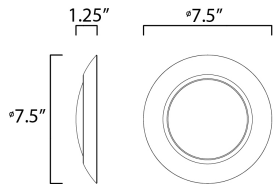

**PRODUCT DESCRIPTION**

This very compact LED flush mount directly installs on any 4" junction box and gives the look of a recessed trim. Constructed of Die Cast Aluminum, the Diverse luminaire is dimmable and approved for wet or damp locations so it can be used in virtually any ceiling application, including showers.

**MEASUREMENTS**

DIMENSION : 7.5" L x 7.5" W x 0.75" H  
 HANGING WEIGHT : 0.39 lb

**LAMPING**

INPUT VOLTAGE : 120V  
 LUMENS : 1,100 Rated (900 Del.)  
 BULB : 1 x 12.5W LED AC Integrated , 12W Total  
 BULB INCLUDED : (Integrated)  
 DIMMABLE : ELV or Triac CL  
 CRI : 90 CRI  
 COLOR\_TEMP : 2700K