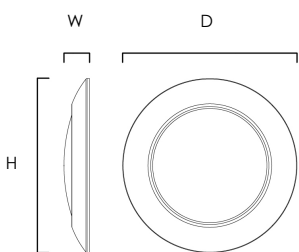

Job Name : _____
 Job Type : _____
 Quantity : _____
 Comments : _____

MSC030

RFK57652

Diverse Retro Fit W/O Bracket for 57652, 57613

PRODUCT DESCRIPTION

This very compact LED flush mount easily installs on any 3.25" octagon box and gives the look of a recessed trim. Constructed of Die Cast Aluminum, the Diverse luminaire is dimmable and also approved for wet locations so it can be used in virtually any ceiling application, including showers.

MEASUREMENTS

MODEL DIMENSION

57612	7.5"W x 1.25"H x 7.5"L	57640	13"W x 0.75"H x 13"L
57613	7.5"W x 1.25"H x 7.5"L	57641	7.5"W x 1.25"H x 7.5"L
57614	7.5"W x 1.25"H x 7.5"L	57644	7.5"W x 1.25"H x 7.5"L
57631	6.25"W x 1.25"H x 6.25"L	57647	7.5"W x 1.25"H x 7.5"L
57633	6.25"W x 1.25"H x 6.25"L	57651	7.5"W x 1.25"H x 7.5"L
57636	6.25"W x 1.25"H x 6.25"L	57652	7.5"W x 1.25"H x 7.5"L
		57654	7.5"W x 1.25"H x 7.5"L

WIRE LENGTH 8'L

LAMPING

MODEL	BULB TYPE	CRI	COL TEMP.	LUMENS RATED	DEL	DIMMABLE	INPUT
57612	13.5W AC Integrated LED	90+	2700	1200	985	Triac	120V
57613	13.5W AC Integrated LED	90+	3000K	1200	985	Triac	120V
57614	13.5W AC Integrated LED	90+	4000K	1200	1000	Triac	120V
57631	12W AC Integrated LED	90+	2700K	1350	850	Triac	120V
57633	12W AC Integrated LED	90+	3000K	1080	850	Triac	120V
57636	12W AC Integrated LED	90+	4000K	1080	850	Triac	120V
57640	28W AC Integrated LED	90+	3000K	1080	1320	Triac	120V
57641	15W AC Integrated LED	90+	2700K	1350	950	Triac	120V
57644	15W AC Integrated LED	90+	4000K	1350	1100	Triac	120V
57647	15W AC Integrated LED	90+	3000K	1350	1000	Triac	120V
57651	12.5W AC Integrated LED	90+	3000K	1100	900	Triac	120V
57652	12.5W AC Integrated LED	90+	4000K	1100	950	Triac	120V
57654	12.5W AC Integrated LED	90+	4000K	1100	990	Triac	120V

GLASS

White WT

MATERIAL

Polycarbonate, Die Cast Aluminum

RATINGS

CETLus
Wet Location

ADDITIONAL

RATED LIFE 50000 Hours
 OPERATING TEMPERATURE:
 -20°C (-4°F), 40°C (104°F)