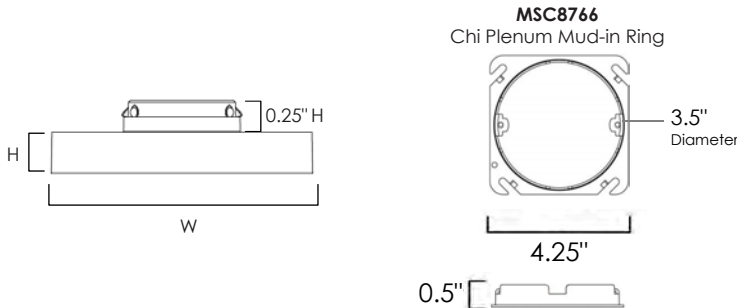

TRIM | FLUSH MOUNT

57660 | 57662 | 57663 | 57664 | 57670

- Die Cast Aluminum Construction
- Size options between 5", 7", 9", 11" and 16"
- Ultra-thin 1" height with less than 1/4" trim
- Available in 3000k (Made-to-order Color Temperatures available)
- Suitable for Closets according to NEC Section 410.8 & 410.16
- Forward Phase Dimming
- Easy to install: fits in 3-0 and 4-0 Outlet Box (pancake and mud ring acceptable)
- Suitable for Wet Location, for use on ceilings outdoor and above showers
- ETL/cETL IP65

57600

PENDANT ACCESSORY

(Sold Separately, Fixture NOT included) Only compatible w/ 9" or smaller

Job Name : _____
 Job Type : _____
 Quantity : _____
 Comments : _____

MSC8766 Mud-in Ring

PRODUCT DESCRIPTION

MEASUREMENTS

| MODEL | DIMENSION | DRIVER | CANOPY | WIRE LENGTH |
|---------|----------------------|--------|----------------------|-------------|
| 57660 | 5"W x 0.75"H x 5"L | 0.75"H | 5"W x 0.75"H x 5"L | 8"L |
| 57662 | 7"W x 0.75"H x 7"L | | 7"W x 0.75"H x 7"L | 8"L |
| 57663 | 9"W x 0.75"H x 9"L | | 9"W x 0.75"H x 9"L | 8"L |
| 57664 | 11"W x 0.75"H x 11"L | | 11"W x 0.75"H x 11"L | 8"L |
| 57670 | 16"W x 1.5"H x 16"L | | 16"W x 1.25"H x 16"L | 8"L |
| MSC8766 | 4.25"W x 0.5"H | | | |

GLASS:

White Acrylic (WT)

AVAILABLE SIZES:

5" | 7" | 9" | 11" | 16"

RATINGS:

- cETLus
- Wet Location Dimmable Title
- 24 JA8 Compliant
- ADA

ADDITIONAL:

- RATED LIFE: 35,000 hours
- WARRANTY: 5 Years