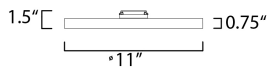

**MEASUREMENTS**

DIMENSION : 11" L x 11" W x 0.75" H  
 HANGING WEIGHT : 2.35 lb

**LAMPING**

INPUT VOLTAGE : 120V  
 LUMENS : 2,200 Rated (1,600 Del.)  
 BULB : 1 x 20W LED PCB Integrated , 20W Total  
 BULB INCLUDED : (Integrated)  
 DIMMABLE : ELV or Triac CL  
 CRI : 90 CRI  
 COLOR\_TEMP : 3000K