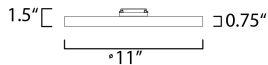

MEASUREMENTS

DIMENSION : 11" L x 11" W x 0.75" H
HANGING WEIGHT : 2.35 lb

LAMPING

INPUT VOLTAGE : 120V
LUMENS : 2,200 Rated (1,600 Del.)
BULB : 1 x 20W LED PCB Integrated , 20W Total
BULB INCLUDED : (Integrated)
DIMMABLE : ELV or Triac CL
CRI : 90 CRI
COLOR_TEMP : 3000K