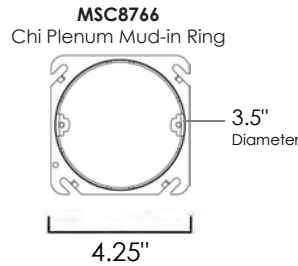

# TRIM | FLUSH MOUNT

57660 | 57662 | 57663 | 57664 | 57670

- Die Cast Aluminum Construction
- Size options between 5", 7", 9", 11" and 16"
- Ultra-thin 1" height with less than 1/4" trim
- Available in 3000k (Made-to-order Color Temperatures available)
- Suitable for Closets according to NEC Section 410.8 & 410.16
- Forward Phase Dimming
- Easy to install: fits in 3-0 and 4-0 Outlet Box (pancake and mud ring acceptable)
- Suitable for Wet Location, for use on ceilings outdoor and above showers
- ETL/cETL IP65

### PENDANT ACCESSORY

(Sold Separately, Fixture NOT included) Only compatible w/ 9" or smaller

Job Name : \_\_\_\_\_  
 Job Type : \_\_\_\_\_  
 Quantity : \_\_\_\_\_  
 Comments : \_\_\_\_\_

MSC8766 Mud-in Ring

### MEASUREMENTS

MODEL	DIMENSION	DRIVER	CANOPY	WIRE LENGTH
57660	5"W x 0.75"H x 5"L	0.75"H	5"W x 0.75"H x 5"L	8"L
57662	7"W x 0.75"H x 7"L		7"W x 0.75"H x 7"L	8"L
57663	9"W x 0.75"H x 9"L		9"W x 0.75"H x 9"L	8"L
57664	11"W x 0.75"H x 11"L		11"W x 0.75"H x 11"L	8"L
57670	16"W x 1.5"H x 16"L		16"W x 1.25"H x 16"L	8"L
MSC8766	4.25"W x 0.5"H			