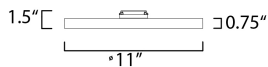

MEASUREMENTS

DIMENSION : 11" L x 11" W x 0.75" H
 HANGING WEIGHT : 2.35 lb

LAMPING

INPUT VOLTAGE : 120V
 LUMENS : 2,200 Rated (1,600 Del.)
 BULB : 1 x 20W LED PCB Integrated , 20W Total
 BULB INCLUDED : (Integrated)
 DIMMABLE : ELV or Triac CL
 CRI : 90 CRI
 COLOR_TEMP : 3000K