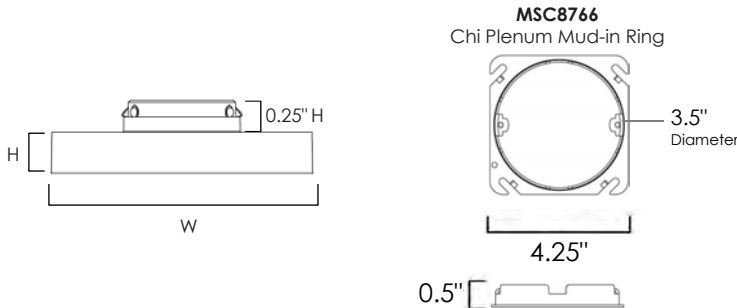

TRIM | FLUSH MOUNT

57660 | 57662 | 57663 | 57664 | 57670

- Die Cast Aluminum Construction
- Size options between 5", 7", 9", 11" and 16"
- Ultra-thin 1" height with less than 1/4" trim
- Available in 3000k (Made-to-order Color Temperatures available)
- Suitable for Closets according to NEC Section 410.8 & 410.16
- Forward Phase Dimming
- Easy to install: fits in 3-0 and 4-0 Outlet Box (pancake and mud ring acceptable)
- Suitable for Wet Location, for use on ceilings outdoor and above showers
- ETL/cETL IP65

57600

PENDANT ACCESSORY

(Sold Separately, Fixture NOT included) Only compatible w/ 9" or smaller

Job Name : _____
 Job Type : _____
 Quantity : _____
 Comments : _____

MSC8766 Mud-in Ring

PRODUCT DESCRIPTION

MEASUREMENTS

MODEL	DIMENSION	DRIVER	CANOPY	WIRE LENGTH
57660	5"W x 0.75"H x 5"L	0.75"H	5"W x 0.75"H x 5"L	8"L
57662	7"W x 0.75"H x 7"L		7"W x 0.75"H x 7"L	8"L
57663	9"W x 0.75"H x 9"L		9"W x 0.75"H x 9"L	8"L
57664	11"W x 0.75"H x 11"L		11"W x 0.75"H x 11"L	8"L
57670	16"W x 1.5"H x 16"L		16"W x 1.25"H x 16"L	8"L
MSC8766	4.25"W x 0.5"H			

PC + Aluminum

GLASS:

White Acrylic (WT)

AVAILABLE SIZES:

5" | 7" | 9" | 11" | 16"

RATINGS:

cETLus
 Wet Location Dimmable Title
 24 JA8 Compliant
 ADA

ADDITIONAL: