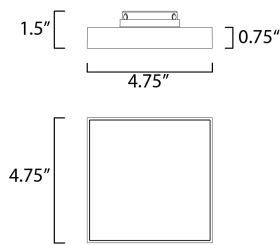

MEASUREMENTS

DIMENSION : 4.75" L x 4.75" W x 0.75" H
HANGING WEIGHT : 0.81 lb

LAMPING

INPUT VOLTAGE : 120V
LUMENS : 1,350 Rated (1,000 Del.)
BULB : 1 x 12W LED PCB Integrated , 12W Total
BULB INCLUDED : (Integrated)
DIMMABLE : ELV or Triac CL
CRI : 90+ CRI
COLOR_TEMP : 3000K
LIGHTING_DIRECTION : Down