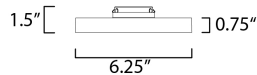

ADDITIONAL

RATED LIFE 50000 Hours
OPERATING TEMPERATURE:
-20°C (-4°F), 40°C (104°F)

PHOTOMETRIC: Report Found Online

MEASUREMENTS

DIMENSION : 6.25" L x 6.25" W x 0.75" H
HANGING WEIGHT : 1.2 lb

LAMPING

INPUT VOLTAGE : 120V
LUMENS : 1,650 Rated (1,200 Del.)
BULB : 1 x 15W LED PCB Integrated , 15W Total
BULB INCLUDED : (Integrated)
DIMMABLE : ELV or Triac CL
CRI : 90 CRI
COLOR_TEMP : 3000K