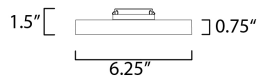

FINISHES OPTION

-  Black (BK)
-  Polished Chrome (PC)
-  Satin Brass (SBR)
-  Satin Nickel (SN)
-  White (WT)

GLASS

White WT

MATERIAL

PC, steel

RATINGS

cETLus
Wet Location
Energy Star
ADA

ADDITIONAL

RATED LIFE 50000 Hours
OPERATING TEMPERATURE:
-20°C (-4°F), 40°C (104°F)

PHOTOMETRIC: Report Found Online

MEASUREMENTS

DIMENSION : 6.25" L x 6.25" W x 0.75" H
HANGING WEIGHT : 1.2 lb

LAMPING

INPUT VOLTAGE : 120V
LUMENS : 1,650 Rated (1,200 Del.)
BULB : 1 x 15W LED PCB Integrated , 15W Total
BULB INCLUDED : (Integrated)
DIMMABLE : ELV or Triac CL
CRI : 90 CRI
COLOR_TEMP : 3000K