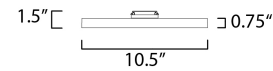

Always consult a qualified electrician before installing any lighting product.