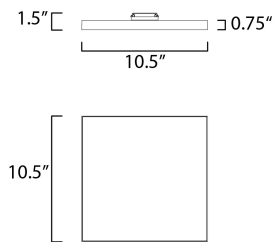

Always consult a qualified electrician before installing any lighting product.