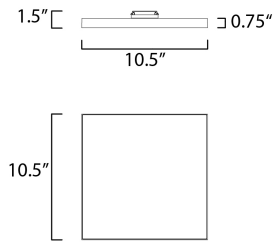

Always consult a qualified electrician before installing any lighting product.