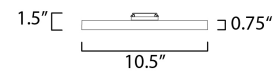

MEASUREMENTS

DIMENSION : 10.5" L x 10.5" W x 0.75" H
 HANGING WEIGHT : 2.61 lb

LAMPING

INPUT VOLTAGE : 120V
 LUMENS : 2,200 Rated (1,600 Del.)
 BULB : 1 x 20W LED PCB Integrated , 20W Total
 BULB INCLUDED : (Integrated)
 DIMMABLE : ELV or Triac CL
 CRI : 90 CRI
 COLOR_TEMP : 3000K