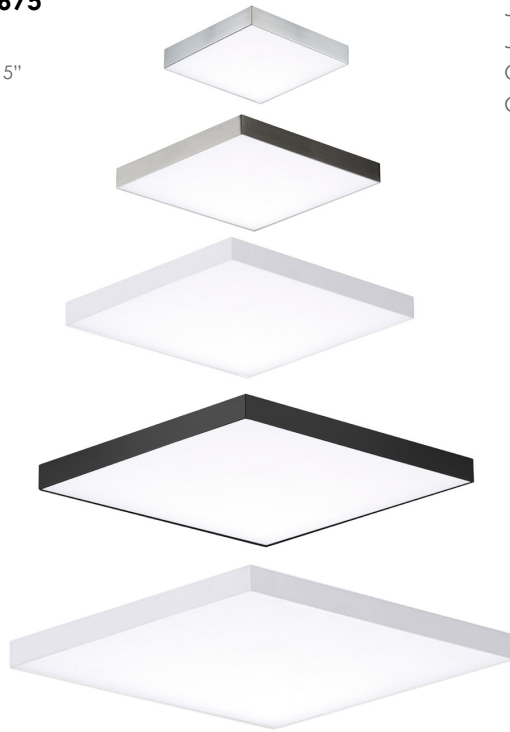

# TRIM I FLUSH MOUNT

57665 | 57667 | 57668 | 57669 | 57675

- Die Cast Aluminum
- Size options between 4.75", 6.25", 8.5", 10.5 and 15"
- Ultra-thin 1/2" height with less than 1/4" trim
- Available in 3000k (Made-to-order Color Temperatures available)
- Suitable for Closets according to NEC Section 410.8 & 410.16
- Available in White (WT), Black (BK), Polished Chrome (PC) and Satin Nickel (SN)
- Dimmable with Triac and ELV Dimmers
- Easy to install: fits in 3-0 and 4-0 Outlet Box (mud ring acceptable)
- Pendant light accessory available (sold separately)
- Suitable for Wet Location, for use on ceilings outdoor and above showers
- ETL/cETL IP65

## PRODUCT DESCRIPTION

Thin discs of evenly illuminated LED create the impression of recessed lighting. The die-cast aluminum housings are available in White, Black, Satin Nickel, and Polished Chrome all with a thoughtfully recessed White polycarbonate diffuser. High efficiency and good color rendering make this a perfect choice for your next project. Use the optional pendant adapter to convert any size to a hanging fixture.

### MODEL DIMENSION

57665	4.75"W x 0.75"H x 4.75"L
57667	6.25"W x 0.75"H x 6.25"L
57668	8.5"W x 0.75"H x 8.5"L
57669	10.5"W x 0.75"H x 10.5"L
57675	15"W x 1.5"H x 15"L

## GLASS:

White Acrylic (WT)