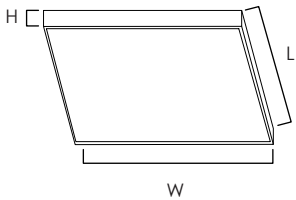

MEASUREMENTS

MODEL DIMENSION

57665	4.75"W x 0.75"H x 4.75"L
57667	6.25"W x 0.75"H x 6.25"L
57668	8.5"W x 0.75"H x 8.5"L
57669	10.5"W x 0.75"H x 10.5"L
57675	15"W x 1.5"H x 15"L

WIRE LENGTH

8"L
8"L
8"L
8"L
8"L

57600	2.25"W x 10.75"H x 2.25"L, 120"OAH	120"L

LAMPING

MODEL	BULB TYPE	CRI	COL TEMP.	LUMENS RATED	DEL	DIMMABLE	INPUT
57665	12.5W PCB LED (Integrated)	90+	3000K	920	875	Triac CL	120V
57667	15W PCB LED (Integrated)	90+	3000K	1100	1050	Triac CL	120V
57668	18W PCB LED (Integrated)	90+	3000K	1280	1260	Triac CL	120V
57669	20W PCB LED (Integrated)	90+	3000K	1450	1400	Triac CL	120V
57675	25W PCB LED (Integrated)	90+	3000K	2250	1750	Triac CL	120V

FINISHES OPTIONS:

- Polished Chrome (PC)
- Satin Nickel (SN)
- White (WT)
- Black (BK)

MATERIAL:

PC + Aluminum
Shade: Polycarbonate

GLASS:

White Acrylic (WT)

AVAILABLE SIZE:

4.75" | 6.25" | 8.5" | 10.5" | 15"

RATINGS:

cETLus
Wet Location
Dimmable
Title 24 JA8
Compliant
ADA

ADDITIONAL:

RATED LIFE: 35,000 hours
WARRANTY: 5 Years

Always consult a qualified electrician before installing any lighting product