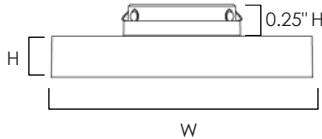

MEASUREMENTS

MODEL	DIMENSION	DRIVER	CANOPY	WIRE LENGTH
57660	5"W x 0.75"H x 5"L	0.75"H	5"W x 0.75"H x 5"L	8"L
57662	7"W x 0.75"H x 7"L		7"W x 0.75"H x 7"L	8"L
57663	9"W x 0.75"H x 9"L		9"W x 0.75"H x 9"L	8"L
57664	11"W x 0.75"H x 11"L		11"W x 0.75"H x 11"L	8"L
57670	16"W x 1.5"H x 16"L		16"W x 1.25"H x 16"L	8"L
MSC8766	4.25"W x 0.5"H			

LAMPING

MODEL	BULB TYPE	CRI	COL TEMP.	DIMMABLE	INPUT	LUMENS RATED	LUMENS DEL
57660	12.5W AC Integrated LED	90+	3000K	Triac CL	120V	920	875
57662	15W AC Integrated LED	90+	3000K	Triac CL	120V	1100	1050
57663	18W AC Integrated LED	90+	3000K	Triac CL	120V	1500	1450
57664	20W AC Integrated LED	90+	3000K	Triac CL	120V	1600	1500
57670	25W AC Integrated LED	90+	3000K	Triac CL	120V	2250	1750

Always consult a qualified electrician before installing any lighting product

FINISH OPTIONS:

Polished Chrome(PC)

Satin Nickel (SN)

White (WT)

Black (BK)

Satin Brass (SBR)

MATERIAL:

PC + Aluminum

GLASS:

White Acrylic (WT)

AVAILABLE SIZES:

5" | 7" | 9" | 11" | 16"

RATINGS:

cETLus
Wet Location Dimmable Title
24 JA8 Compliant
ADA

ADDITIONAL:

RATED LIFE: 35,000 hours
WARRANTY: 5 Years