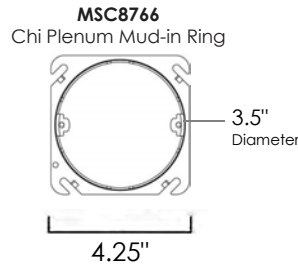

# TRIM | FLUSH MOUNT

57660 | 57662 | 57663 | 57664 | 57670

- Die Cast Aluminum Construction
- Size options between 5", 7", 9", 11" and 16"
- Ultra-thin 1" height with less than 1/4" trim
- Available in 3000k (Made-to-order Color Temperatures available)
- Suitable for Closets according to NEC Section 410.8 & 410.16
- Forward Phase Dimming
- Easy to install: fits in 3-0 and 4-0 Outlet Box (pancake and mud ring acceptable)
- Suitable for Wet Location, for use on ceilings outdoor and above showers
- ETL/cETL IP65

### PENDANT ACCESSORY

(Sold Separately, Fixture NOT included) Only compatible w/ 9" or smaller

Job Name : \_\_\_\_\_  
 Job Type : \_\_\_\_\_  
 Quantity : \_\_\_\_\_  
 Comments : \_\_\_\_\_

MSC8766 Mud-in Ring

### MEASUREMENTS

MODEL	DIMENSION	DRIVER	CANOPY	WIRE LENGTH
57660	5"W x 0.75"H x 5"L	0.75"H	5"W x 0.75"H x 5"L	8"L
57662	7"W x 0.75"H x 7"L		7"W x 0.75"H x 7"L	8"L
57663	9"W x 0.75"H x 9"L		9"W x 0.75"H x 9"L	8"L
57664	11"W x 0.75"H x 11"L		11"W x 0.75"H x 11"L	8"L
57670	16"W x 1.5"H x 16"L		16"W x 1.25"H x 16"L	8"L
MSC8766	4.25"W x 0.5"H			