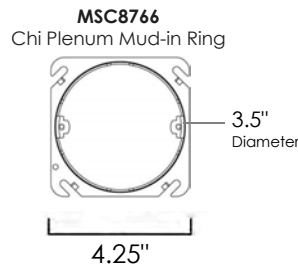

# TRIM | FLUSH MOUNT

57660 | 57662 | 57663 | 57664 | 57670

- Die Cast Aluminum Construction
- Size options between 5", 7", 9", 11" and 16"
- Ultra-thin 1" height with less than 1/4" trim
- Available in 3000k (Made-to-order Color Temperatures available)
- Suitable for Closets according to NEC Section 410.8 & 410.16
- Forward Phase Dimming
- Easy to install: fits in 3-0 and 4-0 Outlet Box (pancake and mud ring acceptable)
- Suitable for Wet Location, for use on ceilings outdoor and above showers
- ETL/cETL IP65

### PENDANT ACCESSORY

(Sold Separately, Fixture NOT included) Only compatible w/ 9" or smaller

Job Name : \_\_\_\_\_  
 Job Type : \_\_\_\_\_  
 Quantity : \_\_\_\_\_  
 Comments : \_\_\_\_\_

MSC8766 Mud-in Ring

### MEASUREMENTS

MODEL	DIMENSION	DRIVER	CANOPY	WIRE LENGTH
57660	5"W x 0.75"H x 5"L	0.75"H	5"W x 0.75"H x 5"L	8"L
57662	7"W x 0.75"H x 7"L		7"W x 0.75"H x 7"L	8"L
57663	9"W x 0.75"H x 9"L		9"W x 0.75"H x 9"L	8"L
57664	11"W x 0.75"H x 11"L		11"W x 0.75"H x 11"L	8"L
57670	16"W x 1.5"H x 16"L		16"W x 1.25"H x 16"L	8"L
MSC8766	4.25"W x 0.5"H			