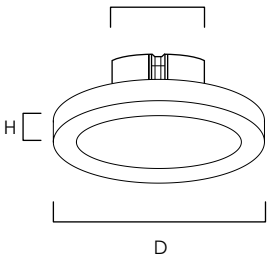

WAFER LED | SURFACE MOUNT

57710 / 57712 / 57714 / 57780 / 57784

- Die Cast Aluminum
- Size options between 5", 7" and 10"
- Ultra thin 0.5" H
- Approved for use in closets and storage spaces
- Suitable for Closets according to NEC Section 410.8 & 410.16
- Available in White (WT), Bronze (BZ), Black (BK), and Satin Nickel (SN)
- Dimmable with Triac and ELV Dimmers
- Easy to install: fits in 3-0 and 4-0 Outlet Box
- Edge-Lit LED Technology
- Suitable for Wet Location, for use on ceilings outdoor and above showers
- ETL/cETL IP65

Job Name : _____
 Job Type : _____
 Quantity : _____
 Comments : _____

57780WT
Empty Shell for 7" Round Wafer

57784WTWT
Wafer LED 7" RD w/ 1.5 hours
Emergency Back Up

PRODUCT DESCRIPTION

Wafer was designed for the discriminate consumer who wants the low profile look of recessed without the high cost. Manufactured of die cast aluminum, Wafer brings ultimate heat dissipation to its edge lit technology. Edge lighting gives very even light distribution while dispersing heat over a larger area. The result of this is longer LED life and better light diffusion.

Installs into 3.25" and 4" electrical box with a minimum 2.5" depth

MEASUREMENTS

MODEL DIMENSION

57710	5"D x 0.5"H
57712	7"D x 0.5"H
57780	7"D x 1.25"H
57784	7"D x 1.75"H
57714	10"D x 0.5"H

HANGING WEIGHT

0.88 lb
1.21 lb
1.75 lb

LAMPING

MODEL BULB TYPE

*57710	10W LED (Integrated)
*57712	15W LED (Integrated)
*57780	Add on shell
*57784	15W LED (Integrated)
*57714	20W LED (Integrated)

CRI	LUMENS	INIT DEL	COL TEMP.	DIMMABLE	INPUT
90+	700	600	3000K	ELV	120V
90+	1050	900	3000K	ELV	120V
90+	1100	900	3000K	ELV	120V
90+	1400	1200	3000K	ELV	120V