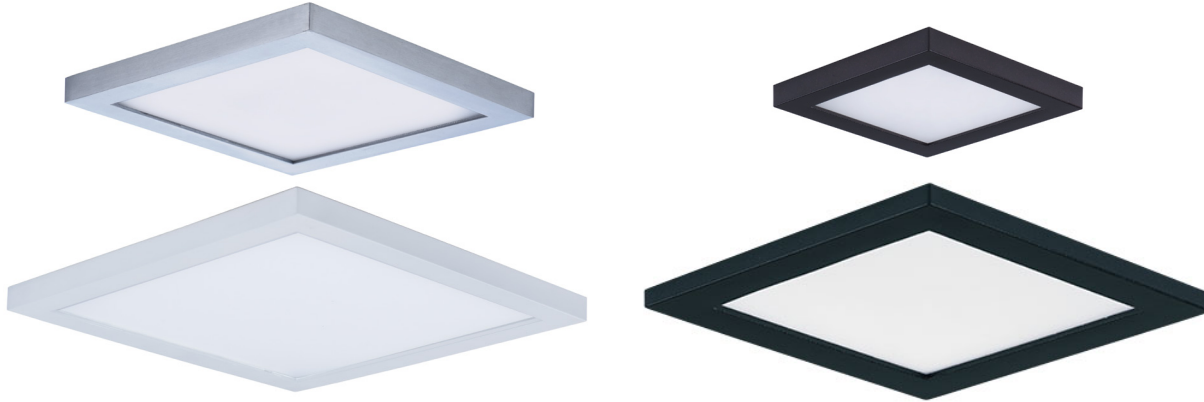

WAFER LED | SURFACE MOUNT

57720 / 57722 / 57724

- Die Cast Aluminum
- Size options between 4.5", 6.25" and 9"
- Ultra thin 0.5" H
- Approved for use in closets and storage spaces
- Suitable for Closets according to NEC Section 410.8 & 410.16
- Available in White (WT), Bronze (BZ), Black (BK), and Satin Nickel (SN)
- Triac Dimmable with Electronic Low Voltage Dimmers
- Easy to install: fits in 3-0 and 4-0 Outlet Box
- Edge-Lit LED Technology
- Suitable for Wet Location
- ETL/cETL IP65

Job Name : _____
 Job Type : _____
 Quantity : _____
 Comments : _____

PRODUCT DESCRIPTION

Wafer was designed for the discriminate consumer who wants the low profile look of recessed without the high cost. Manufactured of die cast aluminum, Wafer brings ultimate heat dissipation to its edge lit technology. Edge lighting gives very even light distribution while dispersing heat over a larger area. The result of this is longer LED life and better light diffusion.

MEASUREMENTS

MODEL DIMENSION

57720	4.5"L x 4.5"W x 0.5"H
57722	6.25"L x 6.25"W x 0.5"H
57724	9"L x 9"W x 0.5"H

HANGING WEIGHT

0.99 lb
1.21 lb
1.80 lb

LAMPING

MODEL BULB TYPE

57720	10W PCB LED (Integrated)
57722	15W PCB LED (Integrated)
57724	20W PCB LED (Integrated)

MATERIAL:

Die Cast Aluminum
 PMMA Acrylic Diffuser

AVAILABLE SIZES:

4.5" | 6.25" | 9"

RATINGS:

ETL/cETL IP65
 Wet Location
 Title 24 JA8 compliant
 ADA
 Closets Rated: NEC 410.8 & 410.16

ADDITIONAL:

RATED LIFE: 50,000 Hours
 OPERATING TEMP: -20° C (-4°), 40° C (104° F)
 PHOTOMETRIC: Report Found Online