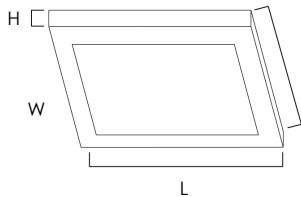

WAFER LED | SURFACE MOUNT

57720 / 57722 / 57724

- Die Cast Aluminum
- Size options between 4.5", 6.25" and 9"
- Ultra thin 0.5" H
- Approved for use in closets and storage spaces
- Suitable for Closets according to NEC Section 410.8 & 410.16
- Available in White (WT), Bronze (BZ), Black (BK), and Satin Nickel (SN)
- Triac Dimmable with Electronic Low Voltage Dimmers
- Easy to install: fits in 3-0 and 4-0 Outlet Box
- Edge-Lit LED Technology
- Suitable for Wet Location
- ETL/cETL IP65

Job Name : _____
 Job Type : _____
 Quantity : _____
 Comments : _____

PRODUCT DESCRIPTION

Wafer was designed for the discriminate consumer who wants the low profile look of recessed without the high cost. Manufactured of die cast aluminum, Wafer brings ultimate heat dissipation to its edge lit technology. Edge lighting gives very even light distribution while dispersing heat over a larger area. The result of this is longer LED life and better light diffusion.

MEASUREMENTS

MODEL DIMENSION

57720	4.5"L x 4.5"W x 0.5"H
57722	6.25"L x 6.25"W x 0.5"H
57724	9"L x 9"W x 0.5"H

HANGING WEIGHT

0.99 lb
1.21 lb
1.80 lb

LAMPING

MODEL BULB TYPE

57720	10W PCB LED (Integrated)
57722	15W PCB LED (Integrated)
57724	20W PCB LED (Integrated)