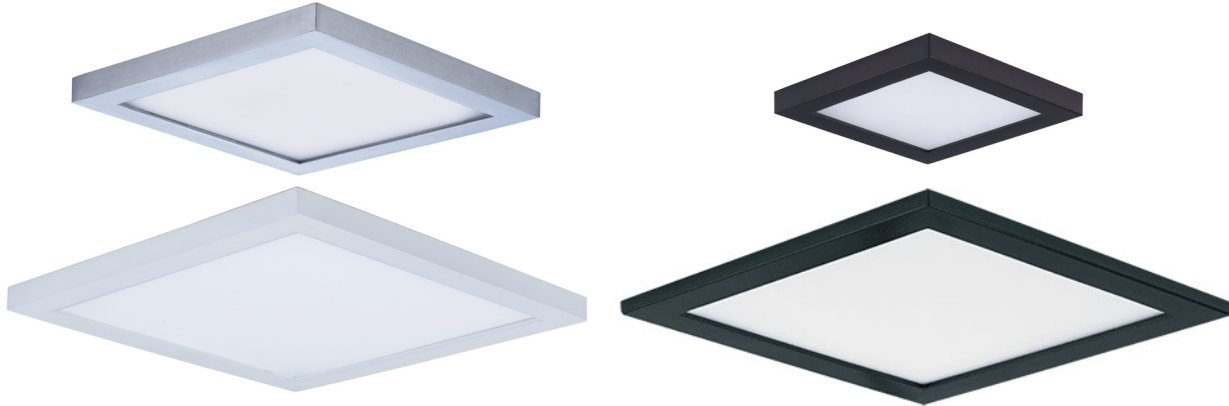

# WAFER | LED SURFACE MOUNT

**57720 | 57722 | 57724**

- Die Cast Aluminum
- Size options between 4.5", 6.25" and 9"
- Ultra thin 0.5" H
- Approved for use in closets and storage spaces
- Suitable for Closets according to NEC Section 410.8 & 410.16
- Available in White (WT), Bronze (BZ), Black (BK), and Satin Nickel (SN)
- Triac Dimmable with Electronic Low Voltage Dimmers
- Easy to install: fits in 3-0 and 4-0 Outlet Box
- Edge-Lit LED Technology
- Suitable for Wet Location
- ETL/cETL IP65

## PRODUCT DESCRIPTION

Wafer was designed for the discriminate consumer who wants the low profile look of recessed without the high cost. Manufactured of die cast aluminum, Wafer brings ultimate heat dissipation to its edge lit technology. Edge lighting gives very even light distribution while dispersing heat over a larger area. The result of this is longer LED life and better light diffusion.

## MATERIAL:

Die Cast Aluminum  
 PMMA Acrylic Diffuser