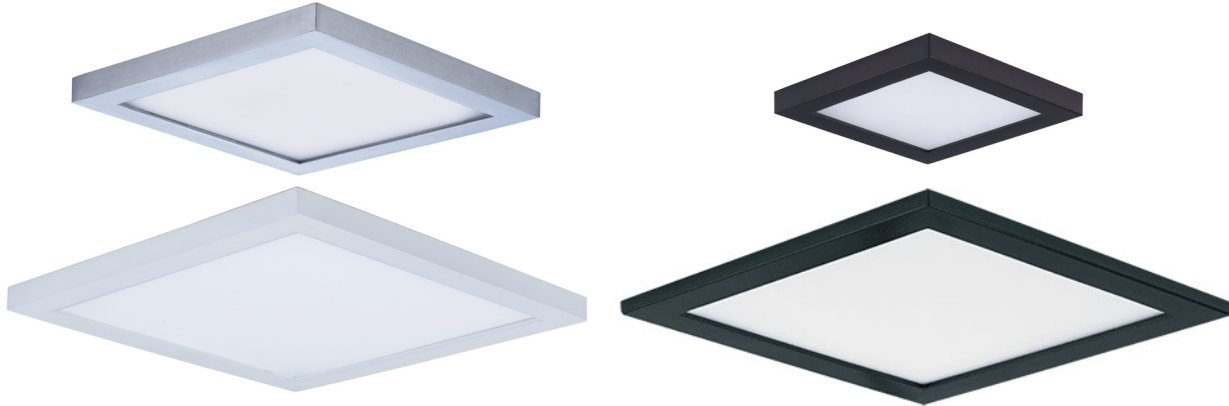

WAFER LED | SURFACE MOUNT

57720 / 57722 / 57724

- Die Cast Aluminum
- Size options between 4.5", 6.25" and 9"
- Ultra thin 0.5" H
- Approved for use in closets and storage spaces
- Suitable for Closets according to NEC Section 410.8 & 410.16
- Available in White (WT), Bronze (BZ), Black (BK), and Satin Nickel (SN)
- Triac Dimmable with Electronic Low Voltage Dimmers
- Easy to install: fits in 3-0 and 4-0 Outlet Box
- Edge-Lit LED Technology
- Suitable for Wet Location
- ETL/cETL IP65

Job Name : _____
 Job Type : _____
 Quantity : _____
 Comments : _____

PRODUCT DESCRIPTION

Wafer was designed for the discriminate consumer who wants the low profile look of recessed without the high cost. Manufactured of die cast aluminum, Wafer brings ultimate heat dissipation to its edge lit technology. Edge lighting gives very even light distribution while dispersing heat over a larger area. The result of this is longer LED life and better light diffusion.

MEASUREMENTS

MODEL DIMENSION

57720	4.5"L x 4.5"W x 0.5"H
57722	6.25"L x 6.25"W x 0.5"H
57724	9"L x 9"W x 0.5"H

HANGING WEIGHT

0.99 lb
1.21 lb
1.80 lb

LAMPING

MODEL BULB TYPE

57720	10W PCB LED (Integrated)
57722	15W PCB LED (Integrated)
57724	20W PCB LED (Integrated)

MATERIAL:

Die Cast Aluminum
 PMMA Acrylic Diffuser

AVAILABLE SIZES:

4.5" | 6.25" | 9"

RATINGS:

ETL/cETL IP65
 Wet Location
 Title 24 JA8 compliant
 ADA
 Closets Rated: NEC 410.8 & 410.16

ADDITIONAL:

RATED LIFE: 50,000 Hours
 OPERATING TEMP: -20° C (-4°), 40° C (104° F)
 PHOTOMETRIC: Report Found Online