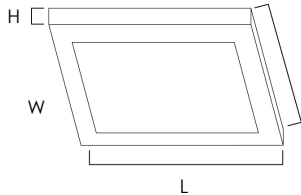

WAFER LED | SURFACE MOUNT

57720 / 57722 / 57724

- Die Cast Aluminum
- Size options between 4.5", 6.25" and 9"
- Ultra thin 0.5" H
- Approved for use in closets and storage spaces
- Suitable for Closets according to NEC Section 410.8 & 410.16
- Available in White (WT), Bronze (BZ), and Satin Nickel (SN)
- Triac Dimmable with Electronic Low Voltage Dimmers
- Easy to install: fits in 3-0 and 4-0 Outlet Box
- Edge-Lit LED Technology
- Suitable for Wet Location
- ETL/cETL IP65

Job Name : _____
 Job Type : _____
 Quantity : _____
 Comments : _____

PRODUCT DESCRIPTION

Wafer was designed for the discriminate consumer who wants the low profile look of recessed without the high cost. Manufactured of die cast aluminum, Wafer brings ultimate heat dissipation to its edge lit technology. Edge lighting gives very even light distribution while dispersing heat over a larger area. The result of this is longer LED life and better light diffusion.

MEASUREMENTS

MODEL DIMENSION

57720	4.5"L x 4.5"W x 0.5"H
57722	6.25"L x 6.25"W x 0.5"H
57724	9"L x 9"W x 0.5"H

HANGING WEIGHT

0.99 lb
1.21 lb
1.80 lb

LAMPING

MODEL BULB TYPE

57720	10W PCB LED (Integrated)
57722	15W PCB LED (Integrated)
57724	20W PCB LED (Integrated)